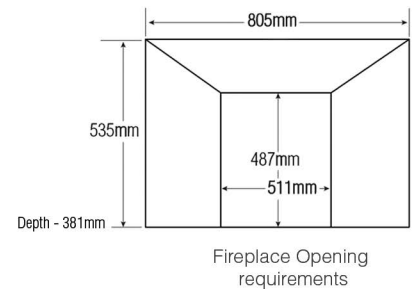

Class-leading gas log fires

i30-X

The i30-X provides an efficient and easy upgrade to your existing fireplace, delivering efficient warmth through a completely redesigned chassis whilst maintaining the beautiful Heat & Glo flame pattern we are known for.

Direct Vent Technology

IntelliFire PLUS Ignition

Black Glass Interior

Multi-function Remote Control

Stratford Brick Interior Panels