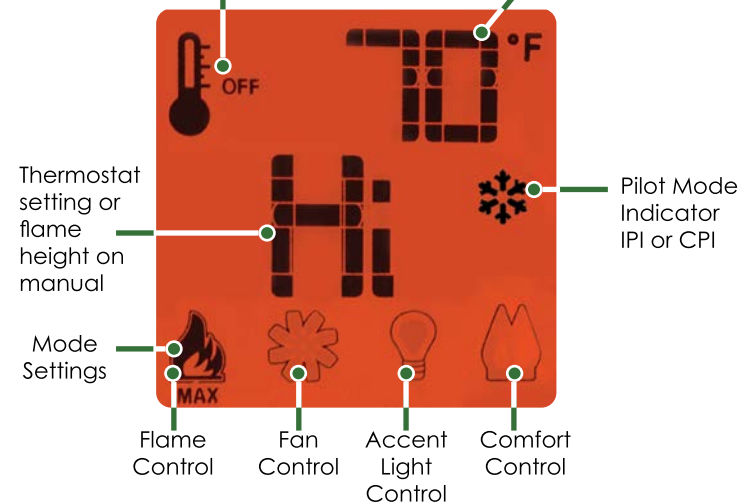

Remote Features

1. Manual
   - Thermostat
   - Smart Thermostat
2. Room Temperature (Celsius or Fahrenheit)