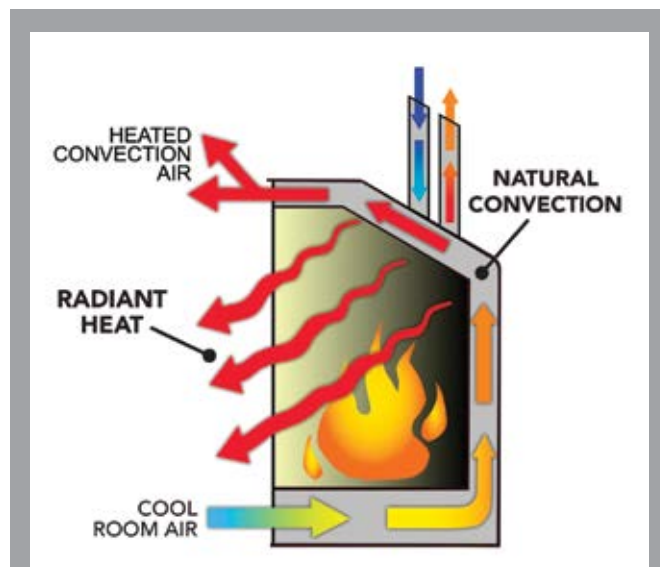

Masonry Fireplace Sizing Requirements

	Radiant Plus Small	Radiant Plus Large
Minimum Height (a)	442mm	604mm
Minimum Width (b)	610mm	788mm
Minimum Depth (c)	337mm	381mm
Hearth Extension (d)	0mm	0mm

(e) The gas and electrical line should be installed prior to installing the heater.

(f) For tight fits see the section "Removing the Vent Connector" in installation manual

See Installation Manual for full clearances

Radiant Plus Features

- Easy to operate GreenSmart® Basic 2 (GSB2)
- High temperature ceramic glass viewing area
- Glass barrier screen
- Compact stylish design
- Quiet Dual 90 CFM Blowers
- Heavy duty steel (16 & 18 gauge) construction offers years and years of dependable service
- All Radiant Plus™ Inserts continue to work if you lose power to your home
- 50% flame and heat turn-down
- The Dancing-Fyre™ burner and Classic Log Set are incredibly realistic and mimic an actual wood burning fire, right down to the flame pattern, highly detailed logs and glowing ember bed
- These inserts feature a direct vent chimney system. All combustion air is drawn from outside your home, and all combustion bi-products are then vented out of your home through a new chimney liner