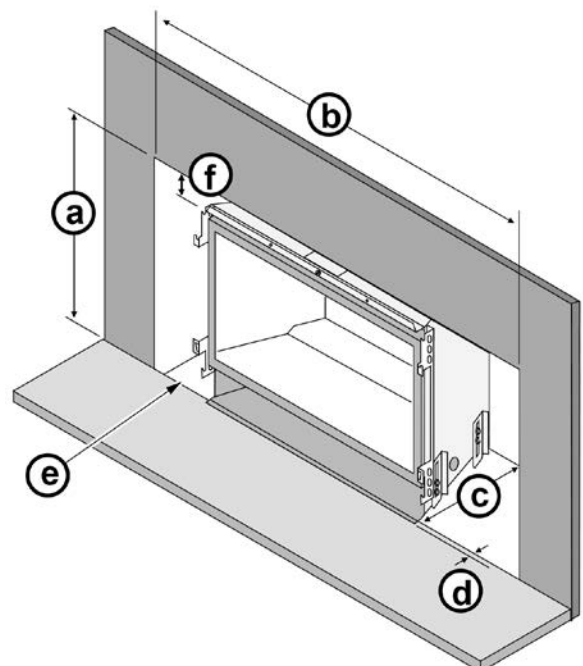

Options

- Optional wall mounted GreenSmart® Basic Remote (*upgrade from switch*)
- 3 Face Options (see below)
- Finishing Surround Panels
- Optional Ceramic Brick Fireback (Large Only)

Face Options

Face Dimensions

Face Type	Radiant Plus Small	Radiant Plus Large
Designer	752mm wide x 486mm high	911mm wide x 650mm high
Times Square	746mm wide x 524mm high	902mm wide x 689mm high
Universal	876mm wide x 568mm high	1016mm wide x 775mm high

Fireback Liner (Radiant Plus Large Only)

Finishing Panel Dimensions

Panel	Radiant Plus Small	Radiant Plus Large
Small 1 Piece	584mm high x 940mm wide	774mm high x 1066mm wide
Large 1 Piece	635mm high x 940mm wide	863mm high x 1117mm wide

Masonry Fireplace Sizing Requirements

	Radiant Plus Small	Radiant Plus Large
Minimum Height (a)	442mm	604mm
Minimum Width (b)	610mm	788mm
Minimum Depth (c)	337mm	381mm
Hearth Extension (d)	0mm	0mm

(e) The gas and electrical line should be installed prior to installing the heater.

(f) For tight fits see the section "Removing the Vent Connector" in installation manual

See Installation Manual for full clearances