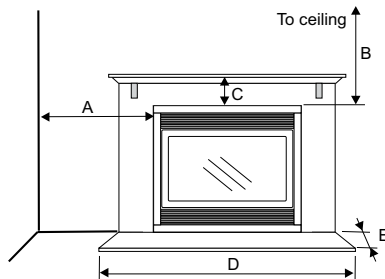

MINIMUM CLEARANCES (MM)

Clearances	PG33	PG36
A	191	152
B	762	1016
C	178	178
D	0	0
E	0	0

for your nearest dealer visit:
regency-fire.com.au
or call 1 800 081 978

Fireplace Products Australia Pty Ltd.

1 Conquest Way,
Hallam VIC 3803
Australia
Phone: 1 800 081 978
Fax: 03 9799 7822
Email: sales@regency-fire.com.au

Distributor WA

Air Group Australia
28 Division St.
Welshpool WA 6106
Australia
Phone: 08 9350 2200

Distributor NZ

Aber Holdings Ltd
17 Mainstreet Place,
PO Box 10095, Te Rapa
Hamilton 3241
New Zealand
Phone: 64 7849 7585

Disclaimer: Appearance of flames varies with installation and fuel type.

©2019 FPI Fireplace Products International Ltd. Regency®, Greenfire®, Astrocapp® and Panorama™ are the registered and/or proprietary trademarks of FPI Fireplace Products International Ltd. All rights reserved. (03/19)
Part no. 944-298

your Regency dealer