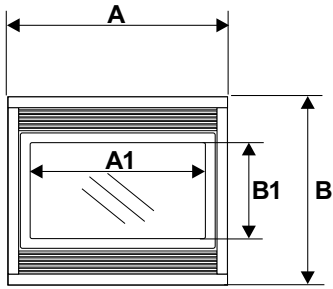

Specifications (mm)

Dimensions	PG33	PG36
A	838	914
A1	660	741
B	737	775
B1	406	394
C	584	838
D	324	324
E	102	102
F	175	175
G	-	184