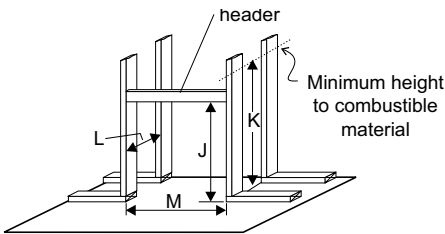

FRAMING

FRAMING - FRONT VIEW