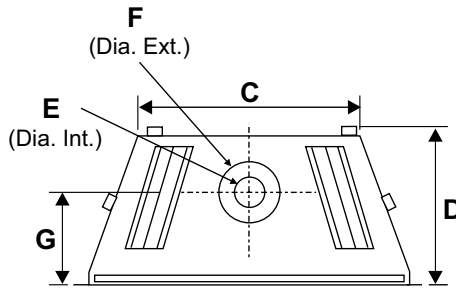

Specifications (mm)

Dimensions	PG33	PG36
A	838	914
A1	660	741
B	737	775
B1	406	394
C	584	838
D	324	324
E	102	102
F	175	175
G	-	184