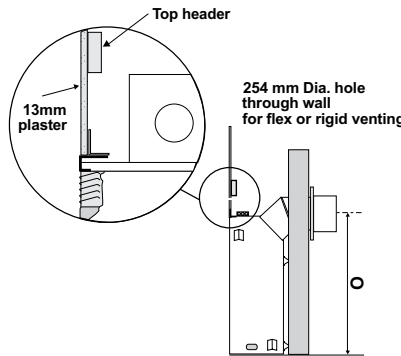

Framing (horizontal termination)	Minimum termination centre line							
	H	I	J	K	L	M	N	O
PG33 (Flex flue)	1353	953	806	813	324	845	-	660
PG33 (Rigid flue)	1353	953	806	914	419	845	-	762
PG36	1524	1078	921	1126	324	921	914	1029
PG36 (premium flush front)	1524	1078	946	1182	432	944	914	1029

NOTE: Framing dimensions are a guide only. Always check current installation manual before commencing construction. For vertical termination or vertical rise with horizontal termination please refer to manual.