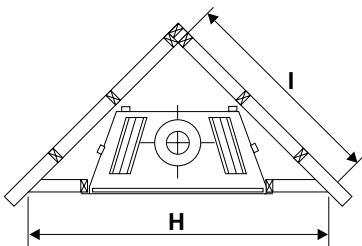

FRAMING - TOP VIEW

Framing (horizontal termination)	Minimum termination centre line							
	H	I	J	K	L	M	N	O
PG33 (Flex flue)	1353	953	806	813	324	845	-	660
PG33 (Rigid flue)	1353	953	806	914	419	845	-	762
PG36	1524	1078	921	1126	324	921	914	1029
PG36 (premium flush front)	1524	1078	946	1182	432	944	914	1029

NOTE: Framing dimensions are a guide only. Always check current installation manual before commencing construction. For vertical termination or vertical rise with horizontal termination please refer to manual.