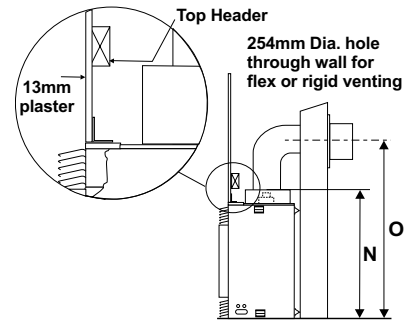

Framing (horizontal termination)	Minimum termination centre line							
	H	I	J	K	L	M	N	O
PG33 (Flex flue)	1353	953	806	813	324	845	-	660
PG33 (Rigid flue)	1353	953	806	914	419	845	-	762
PG36	1524	1078	921	1126	324	921	914	1029
PG36 (premium flush front)	1524	1078	946	1182	432	944	914	1029

NOTE: Framing dimensions are a guide only. Always check current installation manual before commencing construction. For vertical termination or vertical rise with horizontal termination please refer to manual.